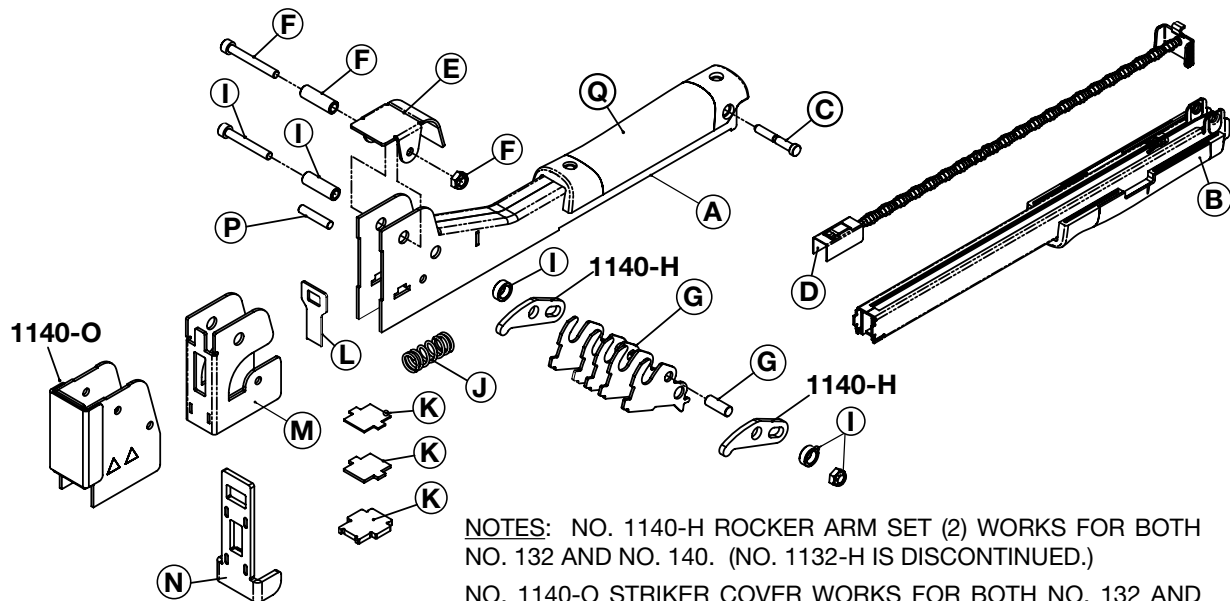

No. 132 Heavy-Duty Hammer Tacker

NOTES: NO. 1140-H ROCKER ARM SET (2) WORKS FOR BOTH NO. 132 AND NO. 140. (NO. 1132-H IS DISCONTINUED.)

NO. 1140-O STRIKER COVER WORKS FOR BOTH NO. 132 AND NO. 140 BUT REQUIRES 1140-H. (NO. 1132-O IS DISCONTINUED.)

NO. 132 HEAVY-DUTY HAMMER TACKER

Order No.	Description
1132-A	Main Body
1132-B	Staple Magazine
1132-C	Magazine Pin
1132-D	Staple Pusher Assembly
1132-E	Cover Cap
1132-F	Cover Cap Fastener Set
1132-G	Cam Set & Pin (6)
1132-I	Cam Bushing & Fastener Set (5)
1132-J	Cam Return Spring
1132-K	Staple Driver Guide Set (3)
1132-L	Staple Driver
1132-M	Staple Driver Cover
1132-N	Striker
1132-P	Pin
1132-Q	Plastic Handle Set w/ Rivets
1140-H	Rocker Arm Set (2)
1140-O	Striker Cover