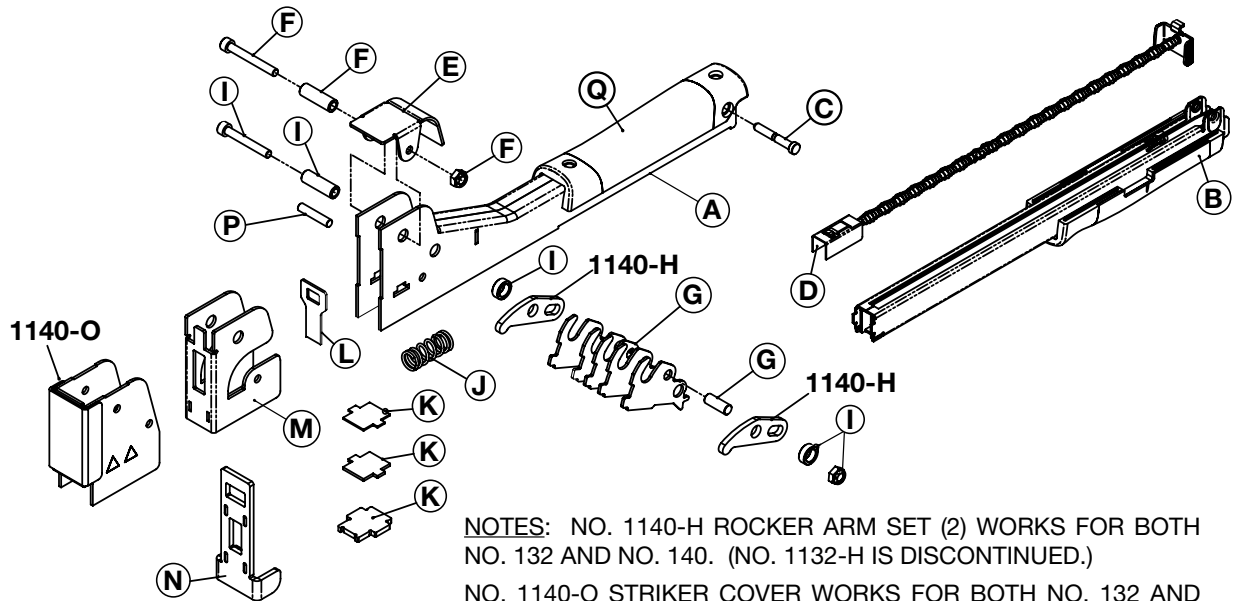

No. 140 Heavy-Duty Hammer Tacker

NOTES: NO. 1140-H ROCKER ARM SET (2) WORKS FOR BOTH NO. 132 AND NO. 140. (NO. 1132-H IS DISCONTINUED.)

NO. 1140-O STRIKER COVER WORKS FOR BOTH NO. 132 AND NO. 140 BUT REQUIRES 1140-H. (NO. 1132-O IS DISCONTINUED.)

NO. 140 HEAVY-DUTY HAMMER TACKER

Order No.	Description
1132-A	Main Body
1132-B	Staple Magazine
1132-C	Magazine Pin
1132-D	Staple Pusher Assembly
1132-E	Cover Cap
1132-F	Cover Cap Fastener Set
1132-G	Cam Set & Pin (6)
1132-I	Cam Bushing & Fastener Set (5)
1132-J	Cam Return Spring
1132-K	Staple Driver Guide Set (3)
1132-L	Staple Driver
1132-M	Staple Driver Cover
1132-N	Striker
1132-P	Pin
1132-Q	Plastic Handle Set w/ Rivets
1140-H	Rocker Arm Set (2)
1140-O	Striker Cover