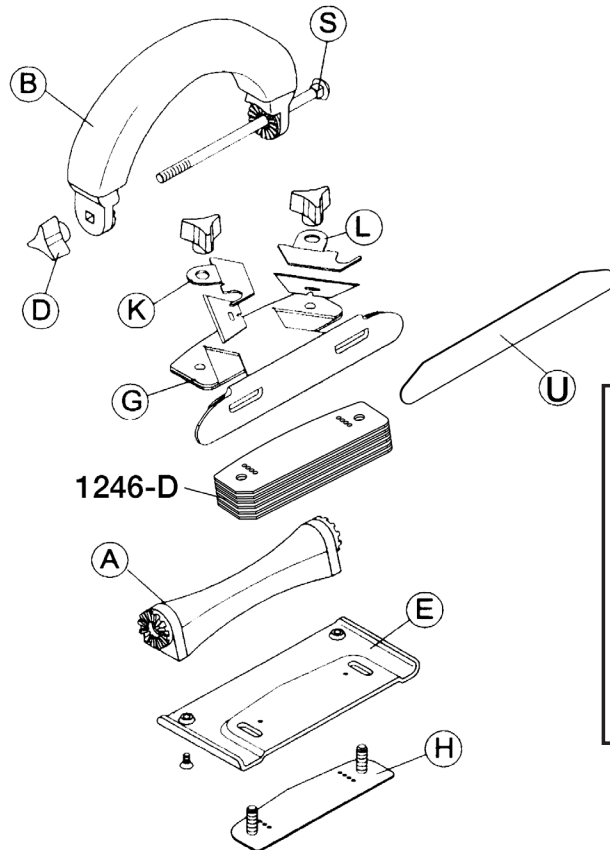

## No. 245 Carpet Trimmer

For trimmers produced before 09/30/00  
(Folded Wall Runner / Long Finger Clamps)

**Folded Wall Runner / Long  
Finger Clamps**

**NO. 245 CARPET TRIMMER  
FOR TRIMMERS PRODUCED BEFORE 09/30/00  
(FOLDED WALL RUNNER / LONG FINGER CLAMPS)**

<i>Order No.</i>	<i>Description</i>
1245-A	Mounting Bracket with Screws (2)
1245-B	Ratchet Handle
1245-D	3 Arm Knob Set (3)
1245-E*	Base with Screws (2)
1245-G*	OLD Wall Runner - Discontinued**
1245-H*	False Bottom
1245-K*	OLD Blade Holder, Left - Discontinued**
1245-L*	OLD Blade Holder, Right
1245-S	Carriage Bolt
1245-U*	NEW Runner Pad
1246-D	Universal Shim Set (6)

\*Same for No. 246 produced before 09/30/00

\*\*To replace, order all of 1245-T1, X1, V1 (see new style diagram)