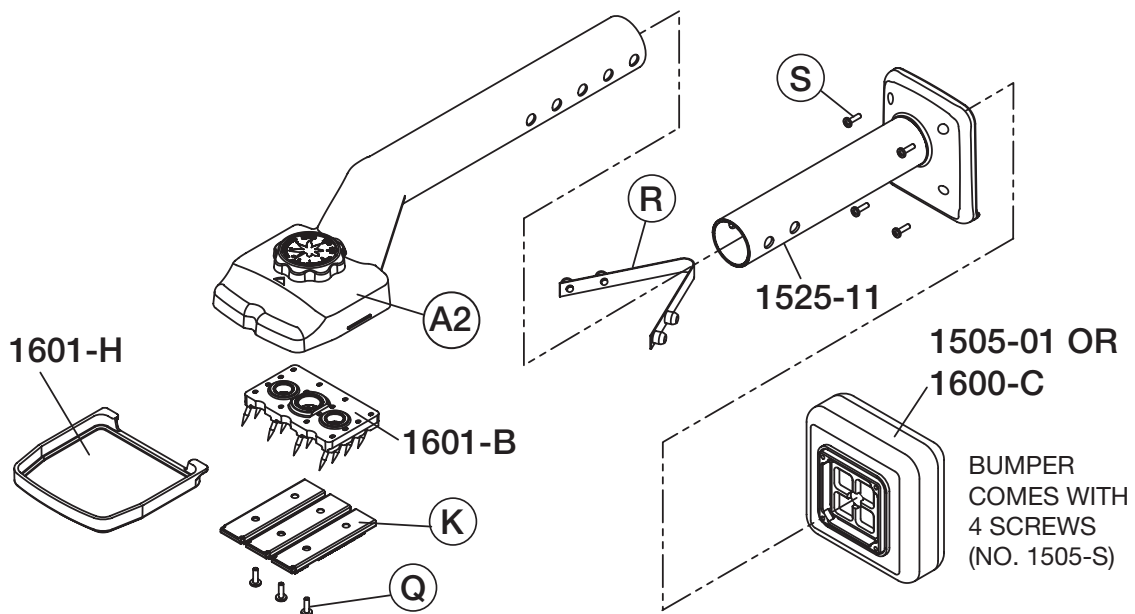

No. 505 Knee Kicker

**NO. 505 KNEE KICKER
STRETCHER TUBE CONSTRUCTION
LARGER OUTSIDE TUBE: 1 7/8" O.D.
MANUFACTURED AFTER FEBRUARY 1ST 2010**

<i>Order No.</i>	<i>Description</i>
1505-A2	Head & Tube Assembly
1505-K	Gripper Inserts (3)
1505-Q	Gripper Screws (3)
1505-R	Double Button Spring Clip
1505-S	Universal Bumper Screws (4)
1525-11	Bumper Support & Tube Assembly
1601-B	Pin Plate
1601-H	Cover Cap

REPLACEMENT BUMPER INFORMATION:

REPLACEMENT THIN BUMPER	
1505-01	Bumper & Screws (4)
REPLACEMENT THICK BUMPER	
1600-C	Bumper & Screws (4)