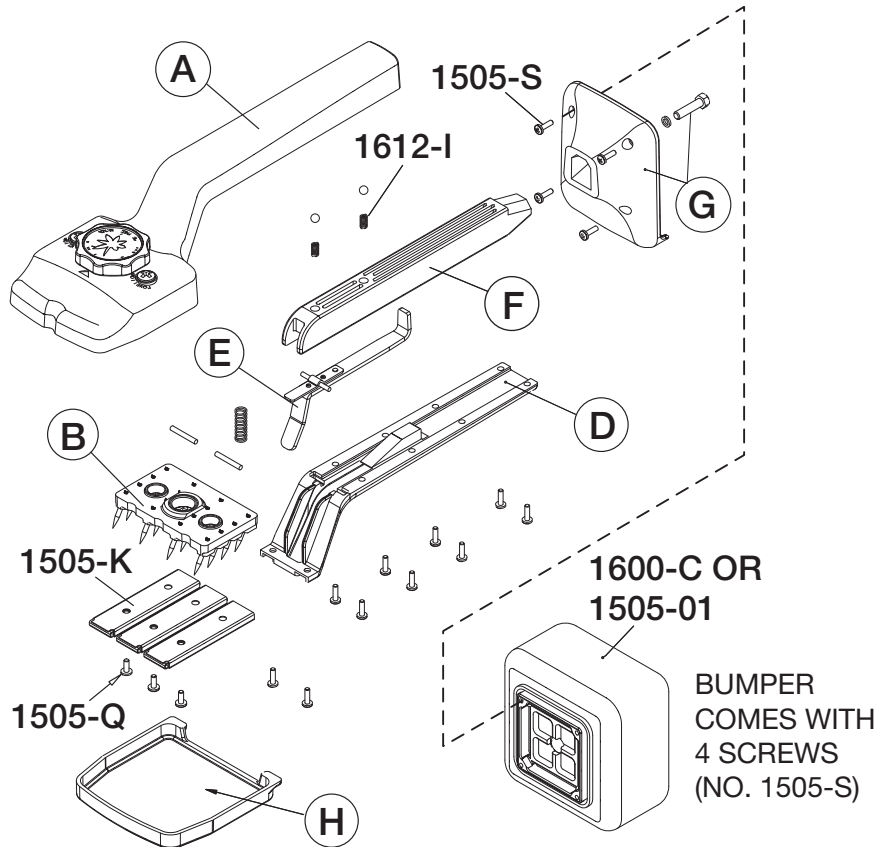

No. 600 Deluxe Knee Kicker (new style) Chrome plated

NO. 600 DELUXE KNEE KICKER (NEW STYLE) CHROME PLATED

Order No.	Description
1601-A	Main Body & Knob Assembly
1601-B	Pin Plate
1601-D	Bottom Cover & Screws
1601-E	Trigger Assembly & Spring
1601-F	Adjusting Pole, Springs, Balls, & Screw
1601-G	Bumper Support & Screws
1601-H	Cover Cap
1612-I	Balls & Springs Set
1505-Q	Gripper Screws (3)
1505-K	Gripper Inserts (3)
1505-S	Universal Bumper Screws (4)

REPLACEMENT BUMPER INFORMATION:

REPLACEMENT THIN BUMPER
1505-01 Bumper & Screws (4)

REPLACEMENT THICK BUMPER
1600-C Bumper & Screws (4)

New style for kickers produced after 1/24/05

**IF YOU SEE A WELT, CHECK THE
PARTS DIAGRAM FOR NO. 605.**