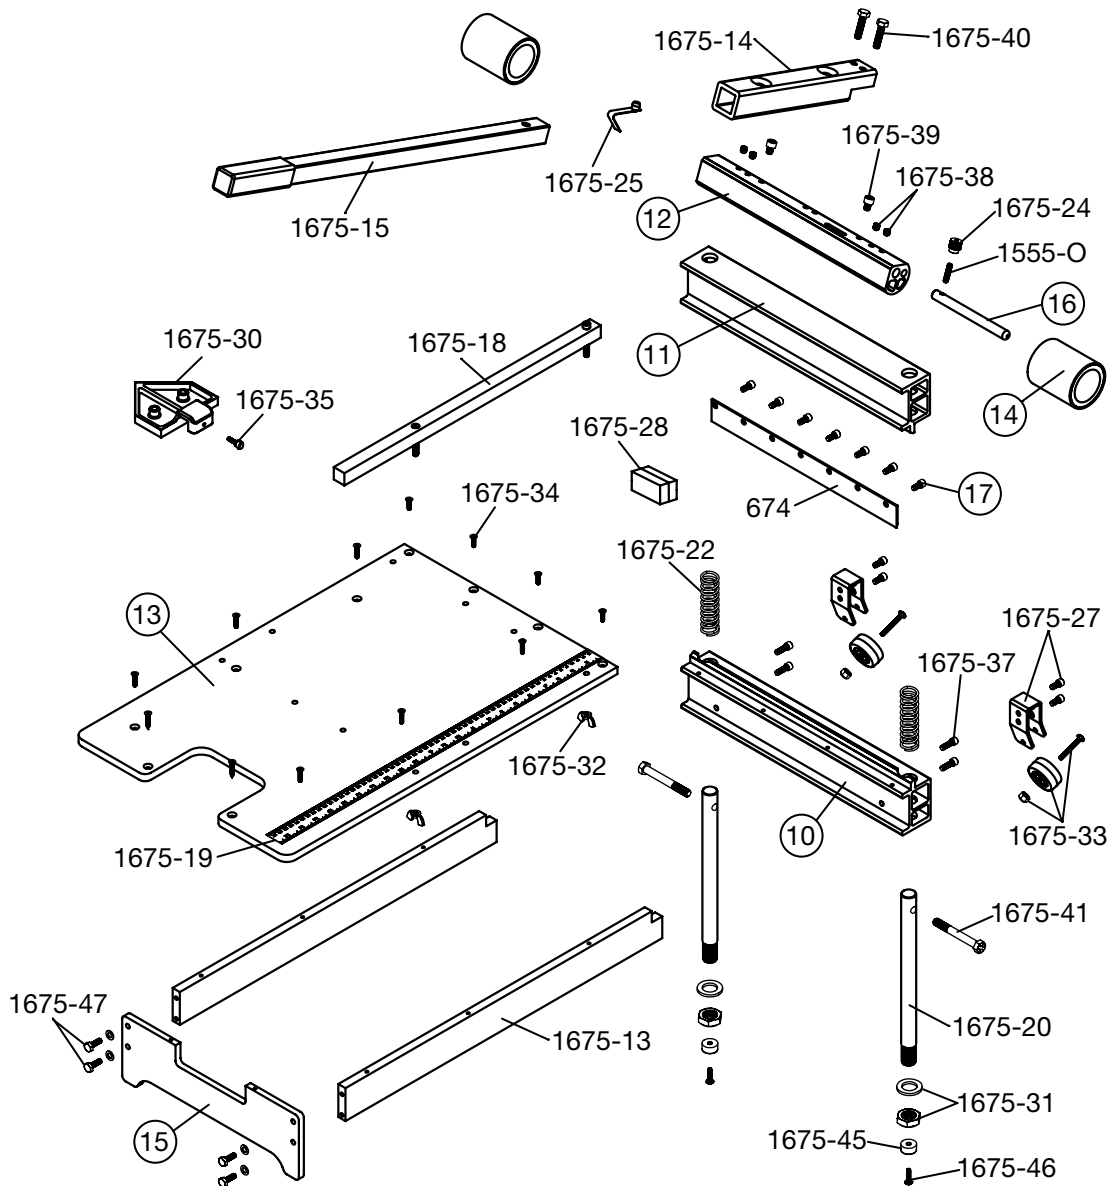

No. 673 13" Wood Cutter

NO. 673 13" WOOD CUTTER

Order No.	Description	Order No.	Description	Order No.	Description
1673-10	Bottom Bar	1675-15	Leverage Handle	1675-33	Roller Wheel & Fasteners (2)
1673-11	Blade Carrier	1675-18	Fence	1675-34	Bed Fastener Set (13)
1673-12	Crankshaft	1675-19	Ruler Label	1675-35	Cut Guide Thumb Screw
1673-13	Bed	1675-20	Guide Rod (1 only)	1675-37	Bed Support Fasteners (4)
1673-14	Pressure Roller (1 only)	1675-22	Compression Spring Set (2)	1675-38	Crankshaft Set Screws (4)
1673-15	Rear Stand	1675-24	Safety Lock Thumb Screw	1675-39	Pressure Roller Set Screws (2)
1673-16	Safety Lock Bar	1675-25	Spring Clip	1675-40	Connector Tube Set Screws (2)
1673-17	Blade Screw Set (7)	1675-27	Wheel Bracket (1) & Fast. (2)	1675-41	Crankshaft Pivot Bolts (2)
674	Wood Cutter Blade	1675-28	Blade Sharpening Stone	1675-45	Guide Rod Foot (1)
Parts common to the No. 675		1675-30	Cut Guide	1675-46	Guide Rod Foot Screw (1)
1675-13	Bed Support (1 only)	1675-31	Adjustment Nut & Washer	1675-47	Rear Stand Fasteners (6)
1675-14	Connector Tube	1675-32	Fence Wing Screw Set (2)	1555-O	Set Screw (Safety Lock Bar)