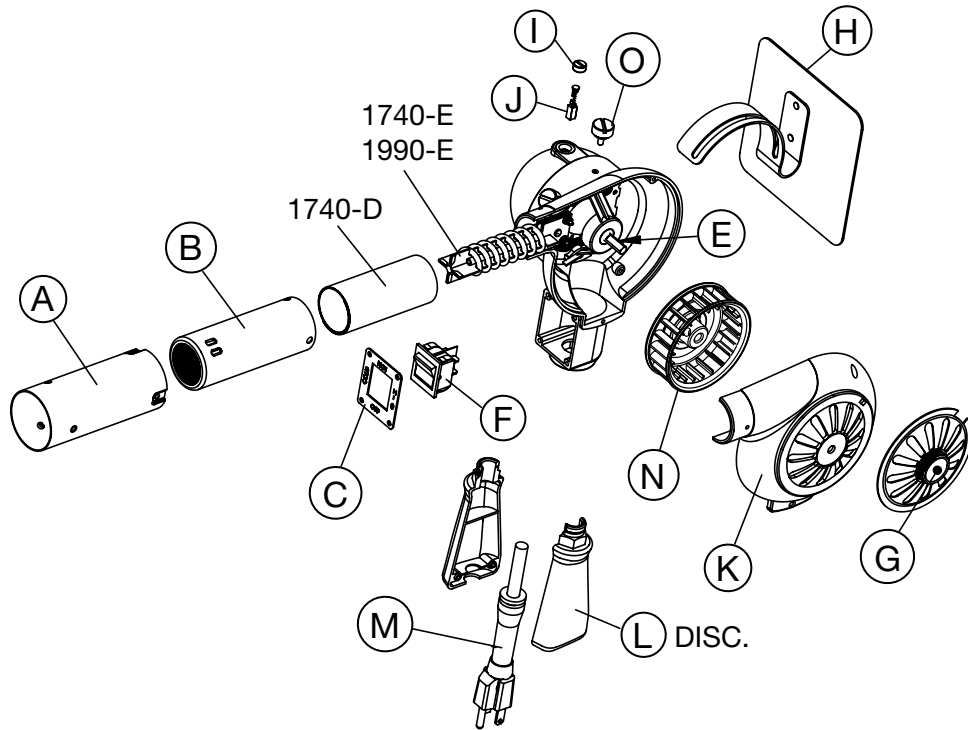

Deluxe Heat Guns (Crain - No. 740 & No. 990)

DELUXE HEAT GUNS (CRAIN)
(No. 740 - No. 990)
New style "CRAIN" for No. 740 or No. 990 produced after 9/16/05

Order No.	Description
1991-A	Nozzle Shield
1991-B	Nozzle
1991-C	Switch Cover Plate
1991-E	Motor with Housing
1991-F	Switch
1991-G	Intake Cover
1991-H	Stand
1991-I	Brush Cap Set (2)
1991-J	Brush Set (2)
1991-K	Body Cover
1991-L	Handle Set (2) (Discontinued)
1991-M	Power Cord Set
1991-N	Fan
1991-O	Stand Screw
1740-D	Mica Sheet for #740 or #990
1740-E	Heating Element*
1990-E	Heating Element**