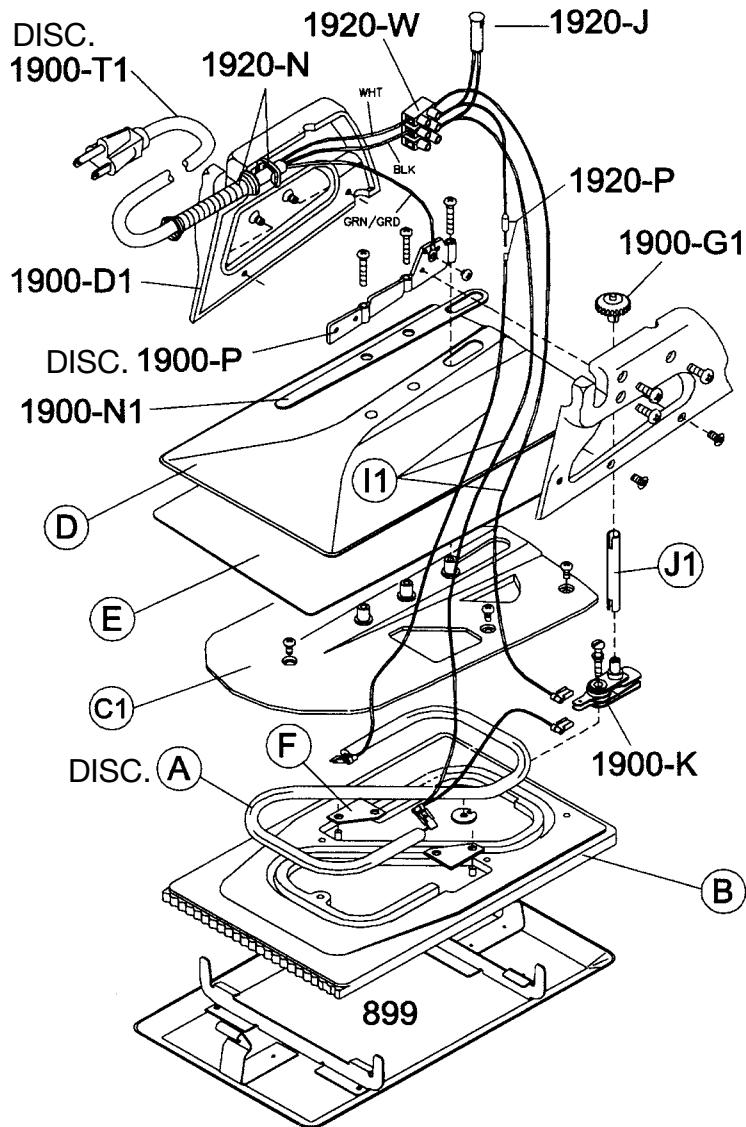

No. 890 6" Heat Bond Iron

NO. 890 6" HEAT BOND IRON

Order No.	Description
899	6" Universal Iron Tray
1890-A	Heating Element (Discontinued)
1890-AV	220V Heating Element
1890-B	Grooved Sole Plate
1890-C1	Top Cover & Screws
1890-D	Heat Shield
1890-E	Heat Shield Gasket
1890-F	Element Gasket (2)
1890-I1	Wiring Harness Set
1890-J1	Extending Tube
THESE PARTS ARE COMMON TO THE NO. 900/920	
1900-D1	2-piece Handle
1900-G1	Knob
1900-K	Adjustable Thermostat
1900-N1	Handle Gasket
1900-P	Handle Support & Screws (Discontinued)
1900-T1	Power Cord (Discontinued)
1920-J	Heating Indicator Light (red)
1920-N	Pig Tail Spring Clip
1920-P	Fuse and Connectors (2)
1920-W	Terminal Block