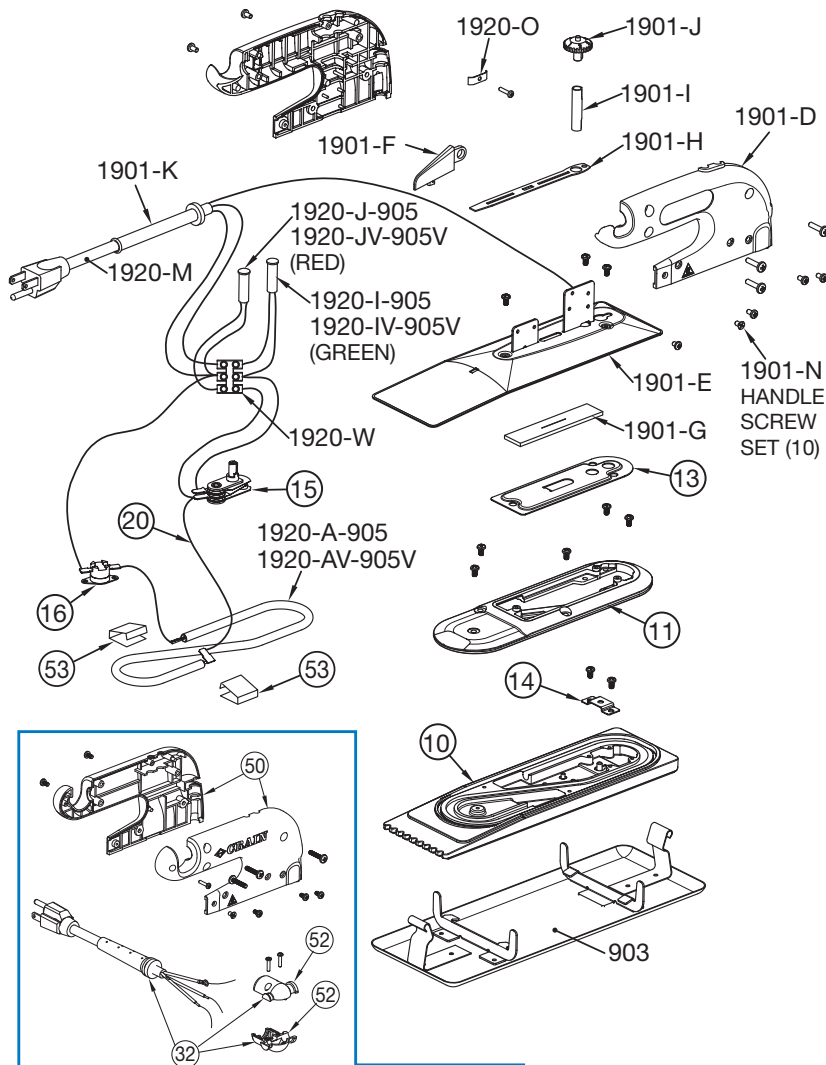

No. 905 Heat Bond Iron

NO. 905 HEAT BOND IRON (NEW STYLE)

Order No.	Description
903	3" Universal Iron Tray
1905-10	Sole Plate
1905-11	Element Cover & Screws
1905-13	Top Cover
1905-14	Thermostat Bracket & Screws
1905-15	Adjustable Thermostat
1905-16	Thermo Breaker
1905-20	Wiring Harness Set
1905-53	Kapton® Covers (2)
SWIVEL CORD ASSEMBLY PARTS	
1905-32	Power Cord Set & Swivel
1905-32AU	Power Cord Set & Swivel
1905-50	Handle Set & Screws
1905-52	Swivel & Screws
PARTS COMMON WITH THE No. 900 (NEW STYLE)	
1901-D	Handle Set & Screws
1901-E	Heat Shield & Screws
1901-F	Handle Guide & Screw
1901-G	Insulator Pad
1901-H	Handle Gasket
1901-I	Extension Tube
1901-J	Dial Knob
1901-K	Strain Relief
1901-N	Handle Screws Only #900/905/945
PARTS COMMON WITH THE No. 920	
1920-A	Heating Element
1920-AV	230V Heating Element
1920-I	Power-On Light (Green)
1920-IV	230V Power-On Light (Green)
1920-J	Heating Indicator Light (Red)
1920-JV	230V Heating Indicator Light (Red)
1920-M	Power Cord
1920-O	Light Holder & Screw
1920-W	Terminal Block

No. 905 with swivel cord

No. 905