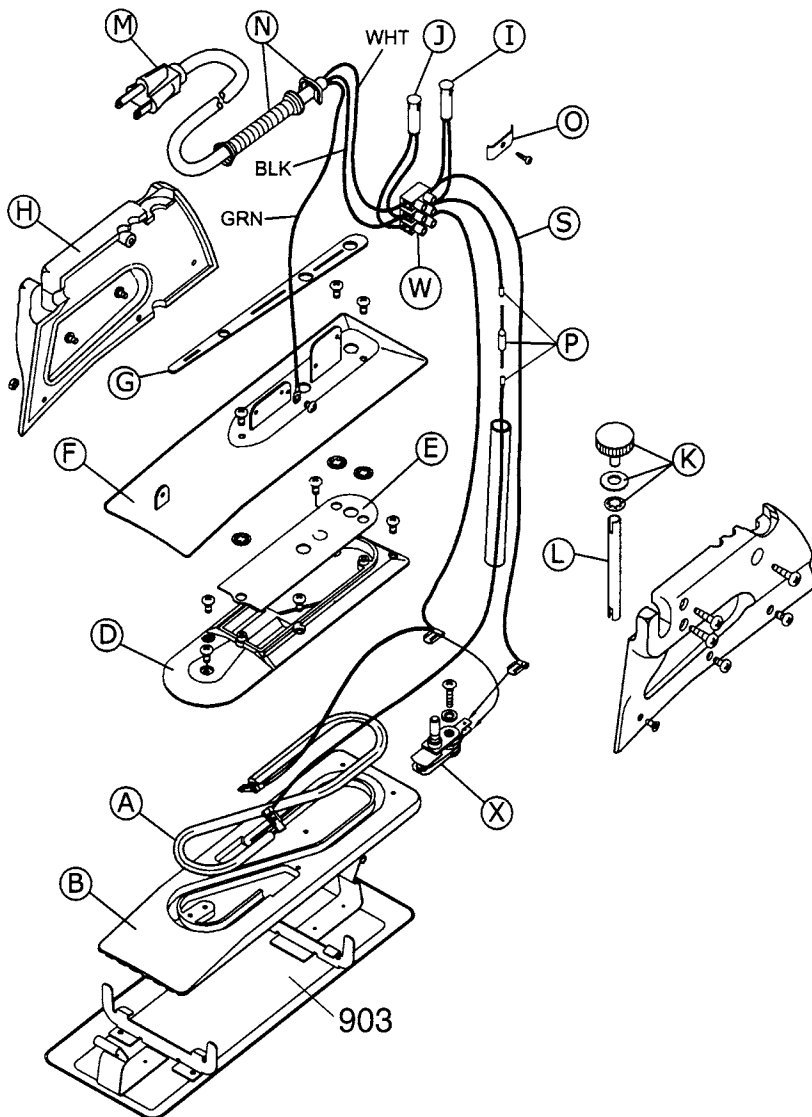

## No. 920 Deluxe Heat Bond Iron

**NO. 920 DELUXE HEAT BOND IRON**

<i>Order</i>	<i>Description</i>
903	3" Universal Iron Tray
1920-A	Heating Element
1920-AV	220V Heating Element
1920-B1	S/C Grooved Sole Plate
1920-B2	S/C Flat Sole Plate
1920-D	Element Cover w/Screws (5)
1920-E	Top Cover w/Lock Washers (3)
1920-F	Heat Shield
1920-G	Handle Gasket
1920-H	Handle Set w/Screws (9)
1920-I	Power-On Light (Green)
1920-IV	220V Power-On Light (Green)
1920-J	Heating Indicator Light (Red)
1920-JV	220V Heating Indicator Light (Red)
1920-K	Dial Knob w/Washers (2)
1920-L	Extending Tube
1920-M	Power Cord
1920-N	Pigtails Spring & Clip
1920-O	Light Holder & Screw
1920-P	Fuse and Connectors (2)
1920-S	Wiring Harness Set
1920-W	Terminal Block
1920-X	Adjustable Thermostat