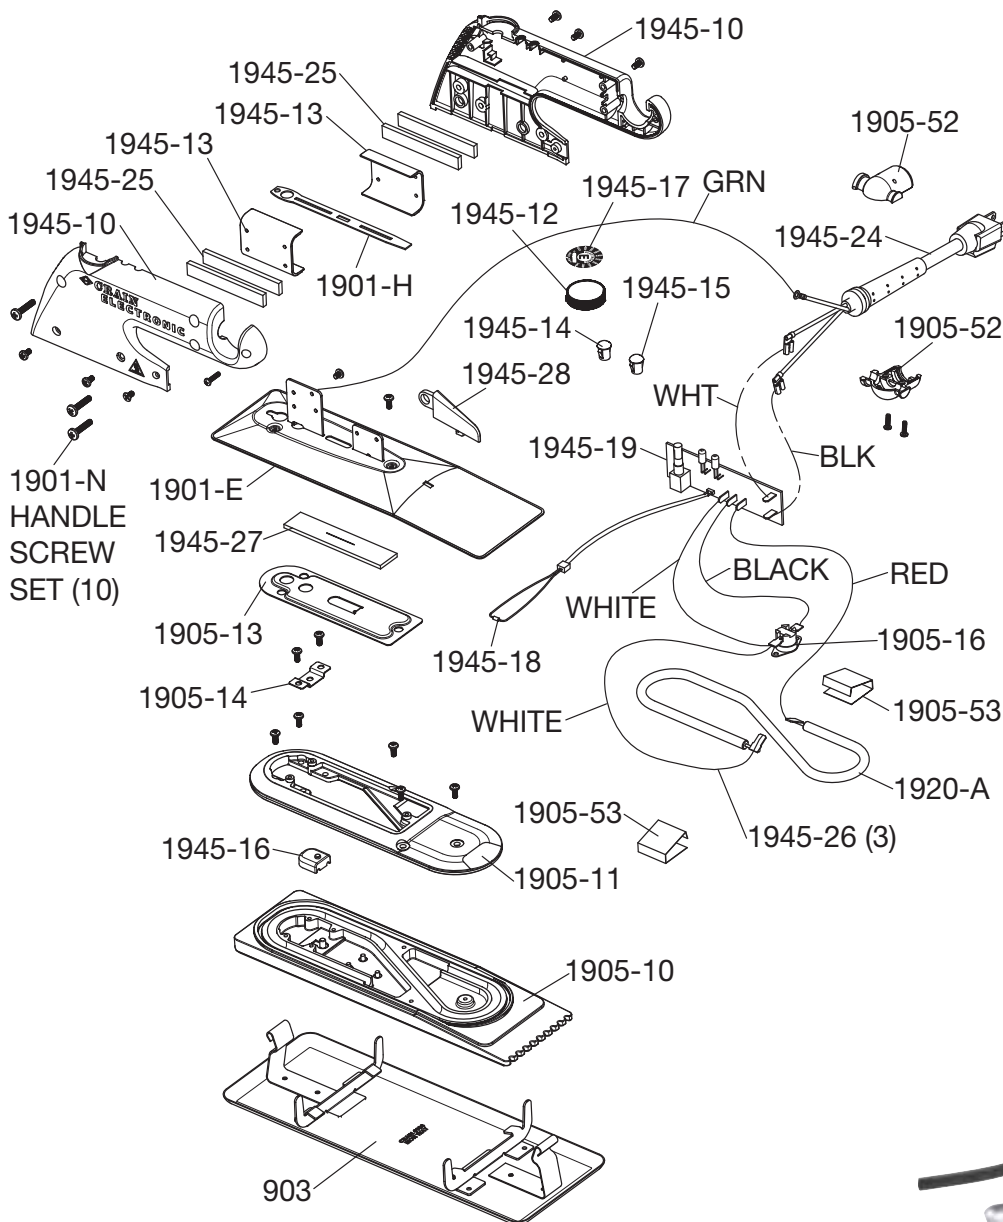

No. 945 Electronic Heat Bond Iron

NO. 945 ELECTRONIC HEAT BOND IRON

Order #	Description
903	3" Universal Iron Tray
1945-10	Handle Set & Screws
1945-12	Dial Knob
1945-13	Handle Sleeve
1945-14	Green Lens Cap
1945-15	Red Lens Cap
1945-16	Thermistor Cover
1945-17	Dial Knob Label
1945-18	Thermistor
1945-19	Electronic Control Board
1945-24	120V Power Cord Set
1945-25	Heat Separator Pad (4)
1945-26	Wiring Harness Set (3)
1945-27	Insulator Pad
1945-28	Handle Guide and Screw
1905-10	Sole Plate
1905-11	Element Cover & Screws
1905-13	Top Cover
1905-14	Thermostat Bracket & Screws
1905-16	Thermo Breaker
1905-52	Swivel & Screws
1905-53	Kapton® Covers (2)
1901-E	Heat Shield and Screws
1901-H	Handle Gasket
1901-N	Handle Screws Only #900/905/945
1920-A	Heating Element