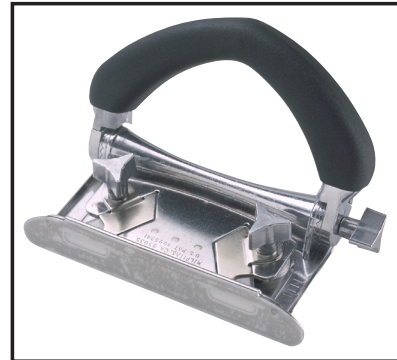

No. 245 Carpet Trimmer

For trimmers produced before 09/30/00
(Folded Wall Runner / Long Finger Clamps)

**Folded Wall Runner / Long
Finger Clamps**

**NO. 245 CARPET TRIMMER
FOR TRIMMERS PRODUCED BEFORE 09/30/00
(FOLDED WALL RUNNER / LONG FINGER CLAMPS)**

<i>Order No.</i>	<i>Description</i>
1245-A	Mounting Bracket with Screws (2)
1245-B	Ratchet Handle
1245-D	3 Arm Knob Set (3)
1245-E*	Base with Screws (2)
1245-G*	OLD Wall Runner - Discontinued**
1245-H*	False Bottom
1245-K*	OLD Blade Holder, Left - Discontinued**
1245-L*	OLD Blade Holder, Right - Discontinued**
1245-S	Carriage Bolt
1245-U*	NEW Runner Pad
1246-D	Universal Shim Set (6)