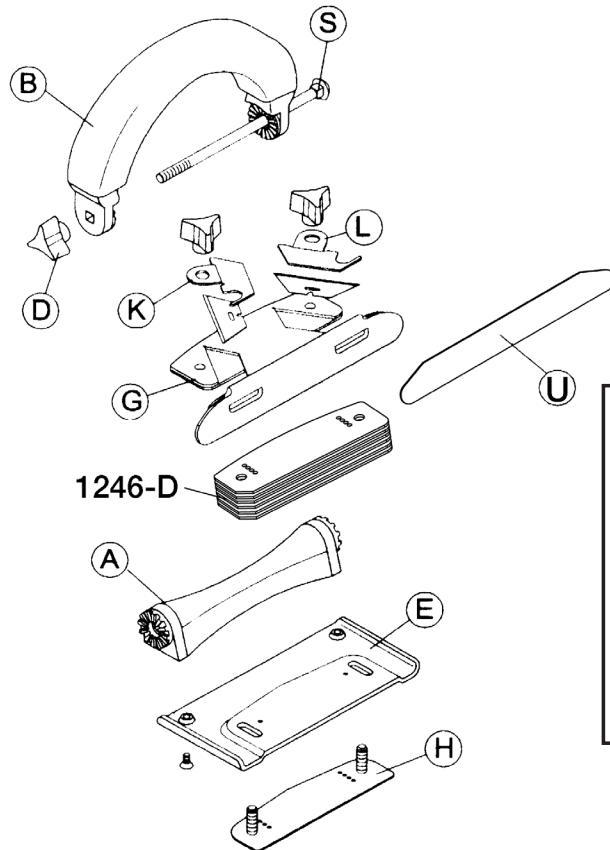

No. 245 Carpet Trimmer

For trimmers produced before 09/30/00
(Folded Wall Runner / Long Finger Clamps)

**Folded Wall Runner / Long
Finger Clamps**

**NO. 245 CARPET TRIMMER
FOR TRIMMERS PRODUCED BEFORE 09/30/00
(FOLDED WALL RUNNER / LONG FINGER CLAMPS)**

<i>Order No.</i>	<i>Description</i>
1245-A	Mounting Bracket with Screws (2)
1245-B	Ratchet Handle
1245-D	3 Arm Knob Set (3)
1245-E*	Base with Screws (2)
1245-G*	OLD Wall Runner - Discontinued**
1245-H*	False Bottom
1245-K*	OLD Blade Holder, Left - Discontinued**
1245-L*	OLD Blade Holder, Right - Discontinued**
1245-S	Carriage Bolt
1245-U*	NEW Runner Pad
1246-D	Universal Shim Set (6)

*Same for No. 246 produced before 09/30/00

**To replace, order all of 1245-T1, X1, V1 (see new style diagram)