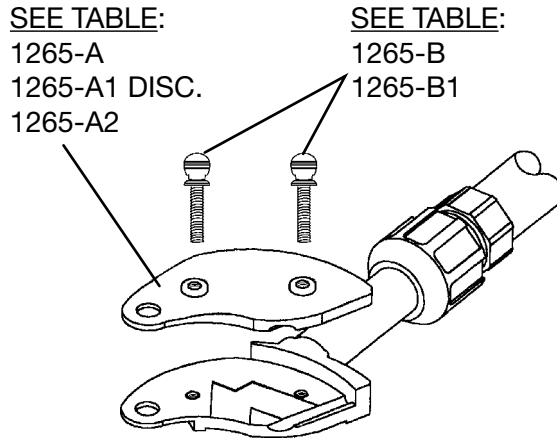

## No. 265 Stand-Up Cutter

### NO. 265 J.P. CUTTER / STAND-UP CUTTER

Order No.	Description
1265-A	Blade Clamp / Original J.P.
1265-A1	Blade Clamp / J.P. Type 2 (Discontinued)
1265-A2	Blade Clamp / Crain
1265-B	Screw & Wing Nut (2) / Original J.P.
1265-B1	Thumb Screws (2) / J.P. Type 2 & Crain