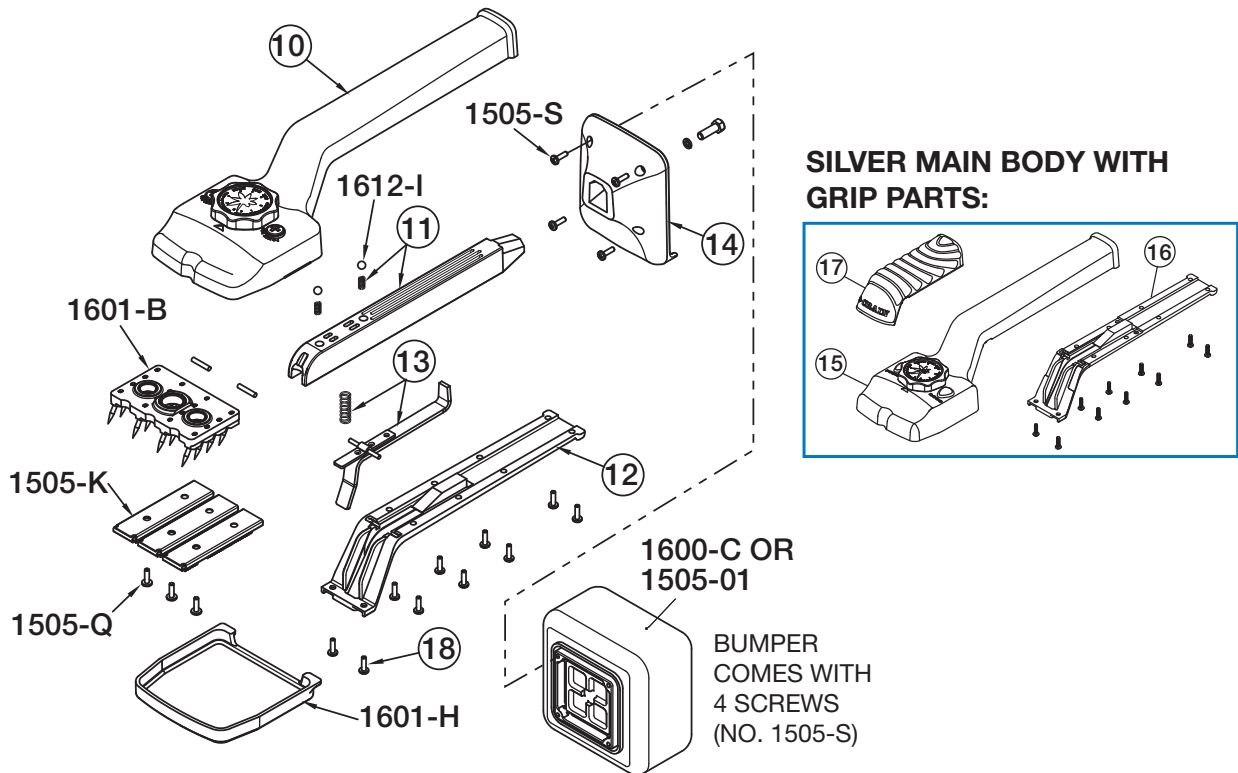

## No. 605 Deluxe Knee Kicker Chrome Plated or Silver Paint w/Grip

### NO. 605 DELUXE KNEE KICKER

Order No.	Description
1605-10	Main Body & Knob Assembly
1605-11	Adjusting Pole, Springs & Balls
1605-12	Bottom Cover & Screws
1605-13	Trigger Assembly & Spring
1605-14	Bumper Support & Screw
1605-15	Main Body & Knob Assembly
1605-16	Bottom Cover & Screws
1605-17	Grip
1605-18	Bottom Cover Screws Only (10)
1505-K	Gripper Inserts (3)
1505-Q	Gripper Screws (3)
1505-S	Universal Bumper Screws (4)
1601-B	Pin Plate
1601-H	Cover Cap
1612-I	Balls & Springs Set

### REPLACEMENT BUMPER INFORMATION:

REPLACEMENT THIN BUMPER	
1505-01	Bumper & Screws (4)
REPLACEMENT THICK BUMPER	
1600-C	Bumper & Screws (4)

### CHROME PLATED

IF YOU DO NOT SEE A WELT,  
CHECK THE PARTS DIAGRAM  
FOR NO. 600 (NEW STYLE).