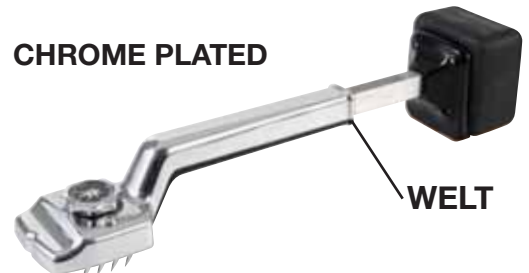

## No. 605 Deluxe Knee Kicker Chrome Plated or Silver Paint w/Grip

### NO. 605 DELUXE KNEE KICKER

Order No.	Description
1605-10	Main Body & Knob Assembly
1605-11	Adjusting Pole, Springs & Balls
1605-12	Bottom Cover & Screws
1605-13	Trigger Assembly & Spring
1605-14	Bumper Support & Screw
1605-15	Main Body & Knob Assembly
1605-16	Bottom Cover & Screws
1605-17	Grip
1605-18	Bottom Cover Screws Only (10)
1505-K	Gripper Inserts (3)
1505-Q	Gripper Screws (3)
1505-S	Universal Bumper Screws (4)
1601-B	Pin Plate
1601-H	Cover Cap
1612-I	Balls & Springs Set

### REPLACEMENT BUMPER INFORMATION:

REPLACEMENT THIN BUMPER	
1505-01	Bumper & Screws (4)
REPLACEMENT THICK BUMPER	
1600-C	Bumper & Screws (4)

### CHROME PLATED

IF YOU DO NOT SEE A WELT,  
CHECK THE PARTS DIAGRAM  
FOR NO. 600 (NEW STYLE).