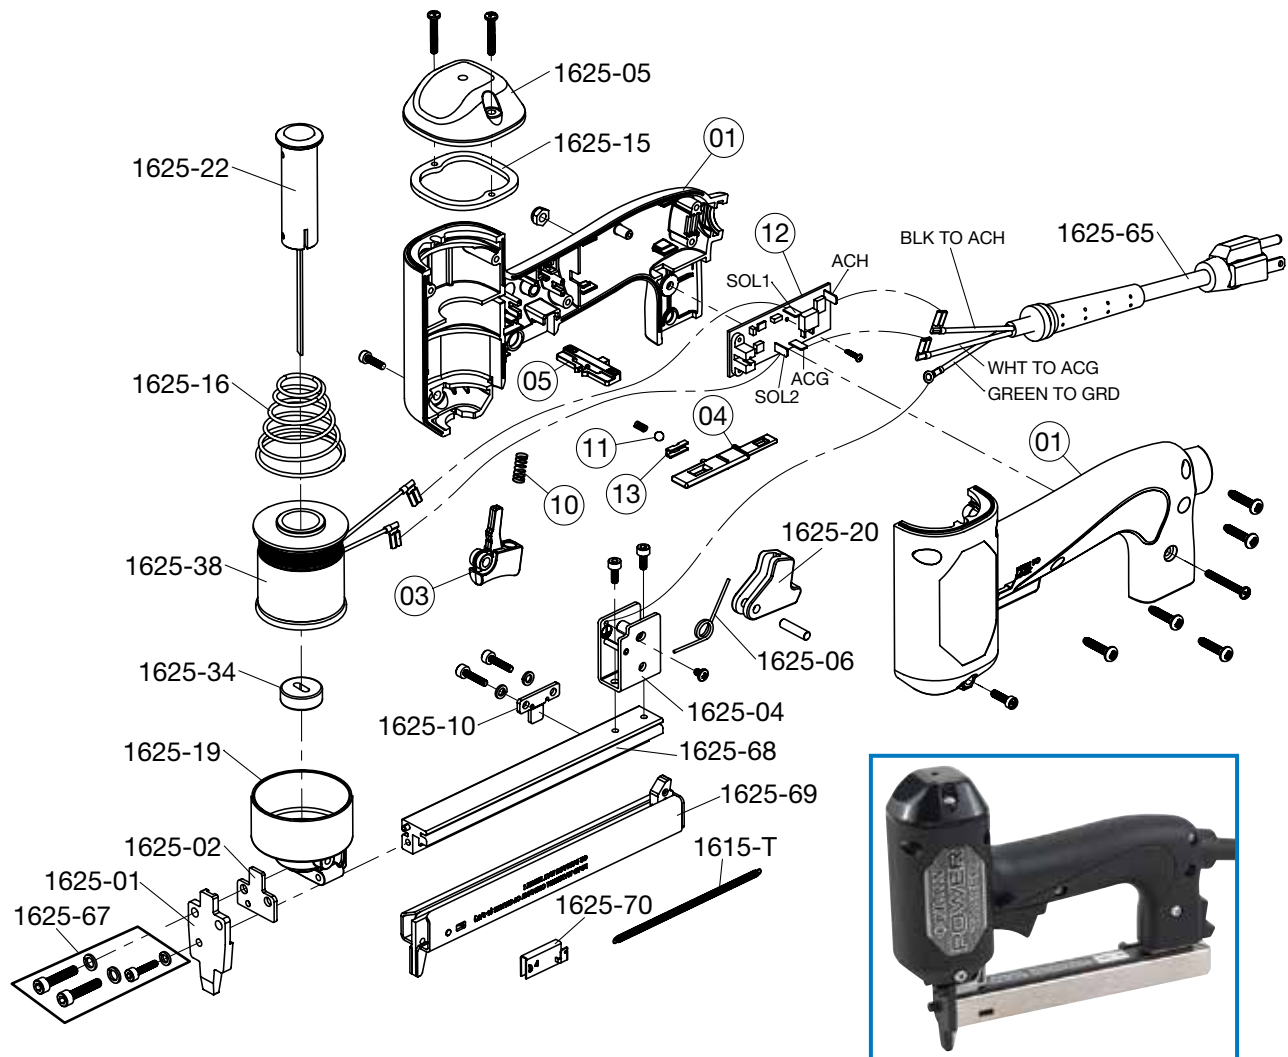

## No. 635 Power Tacker

### NO. 635 POWER TACKER

Order No.	Description	Order No.	Description
1635-01	Handle Set & Screws	1625-15	Retaining Ring & Screws
1635-03	Trigger	1625-16	Driver Spring
1635-04	Slider	1625-19	Coil Housing & Screws
1635-05	Trigger Lock	1625-20	Release Button
1635-10	Trigger Spring	1625-22	Driver Assembly
1635-11	Ball & Spring	1625-34	Bumper
1635-12	Control Board	1625-38	Staple Coil
1635-13	Metal Channel	1625-41	Carrying Case, not shown
<b>Common parts with 625:</b>		1625-65	Power Cord & Strain Relief
1625-01	Front Guide & Screws	1625-67	Front Guide Screws Only (6)
1625-02	Front Cover	1625-68	Aluminum Channel & Screws
1625-04	Rear Bracket & Screws	1625-69	Magazine
1625-05	Aluminum Cap & Screws	1625-70	Staple Pusher
1625-06	Torsion Spring	1615-T	Pusher Spring
1625-10	Stop & Screws		