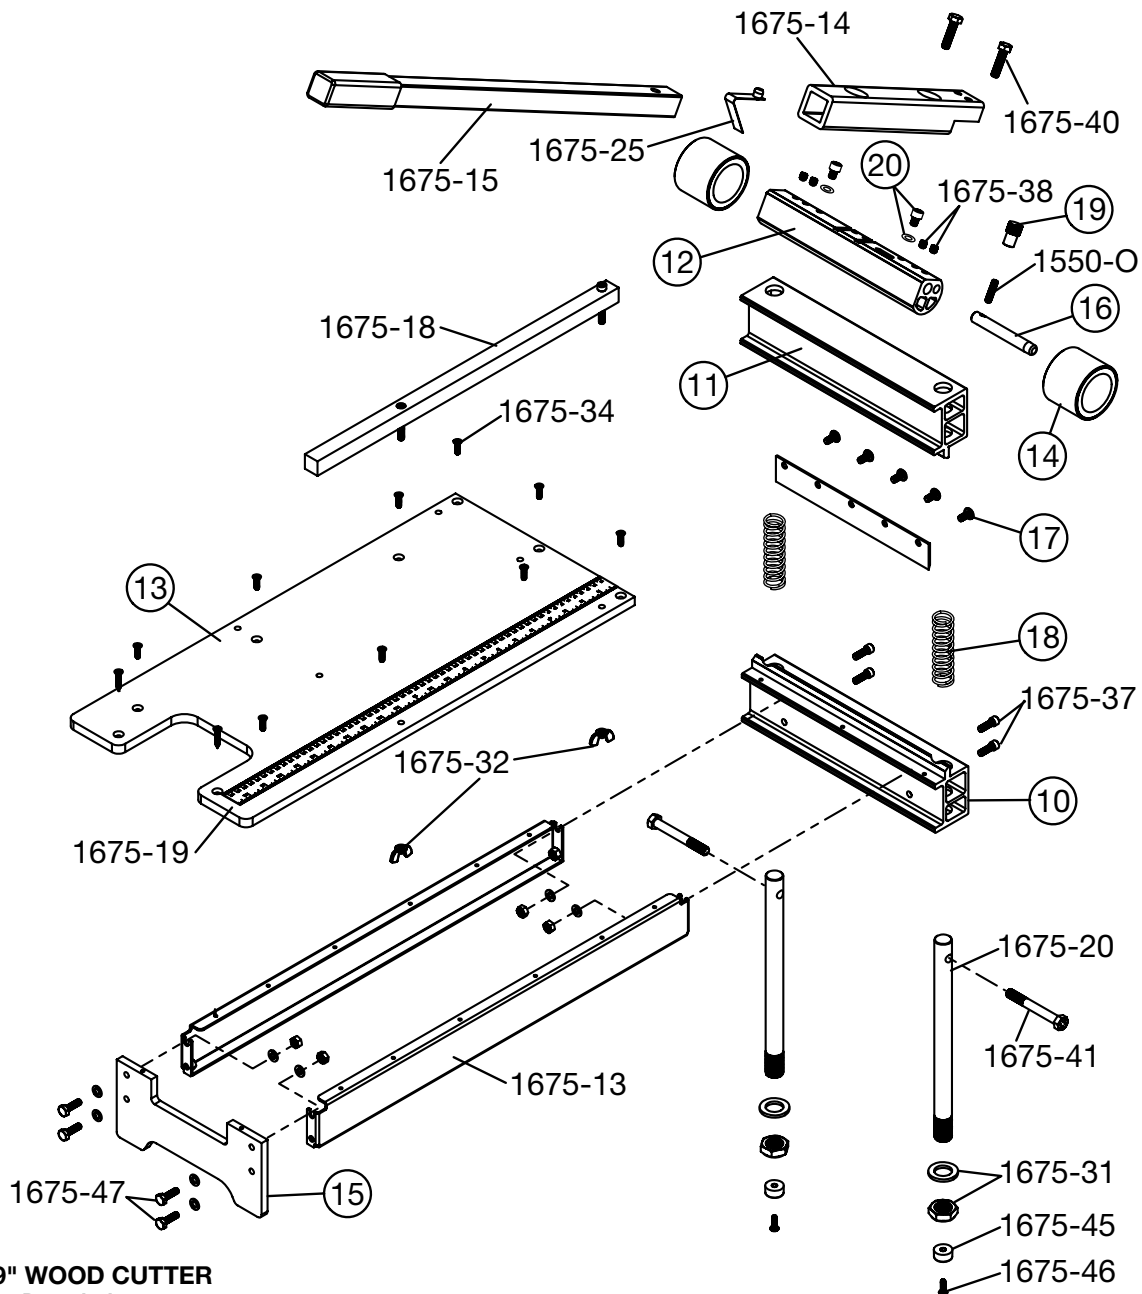

No. 679 9" Wood Cutter

NO. 679 9" WOOD CUTTER

Order No.	Description	Order No.	Description	Order No.	Description	
1679-10	Bottom Bar	1679-20	Pressure Roller Set Screws (4)	1675-32	Fence Wing Nut Screw Set (2)	
1679-11	Blade Carrier	Parts common to the No. 675:			1675-34	Bed Fastener Set (13)
1679-12	Crankshaft	1675-13	Bed Support (1 only)	1675-37	Bed Support Fasteners (4)	
1679-13	Bed	1675-14	Connector Tube	1675-38	Crankshaft Set Screws (4)	
1679-14	Pressure Roller (1 only)	1675-15	Leverage Handle	1675-40	Connector Tube Bolts (2)	
1679-15	Rear Stand	1675-18	Fence	1675-41	Crankshaft Pivot Bolts (2)	
1679-16	Safety Lock Bar	1675-19	Ruler Label	1675-45	Guide Rod Foot (1)	
1679-17	Blade Screw Set (5)	1675-20	Guide Rod (1 only)	1675-46	Guide Rod Foot Screw (1)	
1679-18	Compression Spring Set (2)	1675-25	Spring Clip	1675-47	Rear Stand Fasteners (6)	
1679-19	Safety Lock Thumb Screw	1675-31	Adjustment Nut & Washer	1555-O	Set Screw (Safety Lock Bar)	