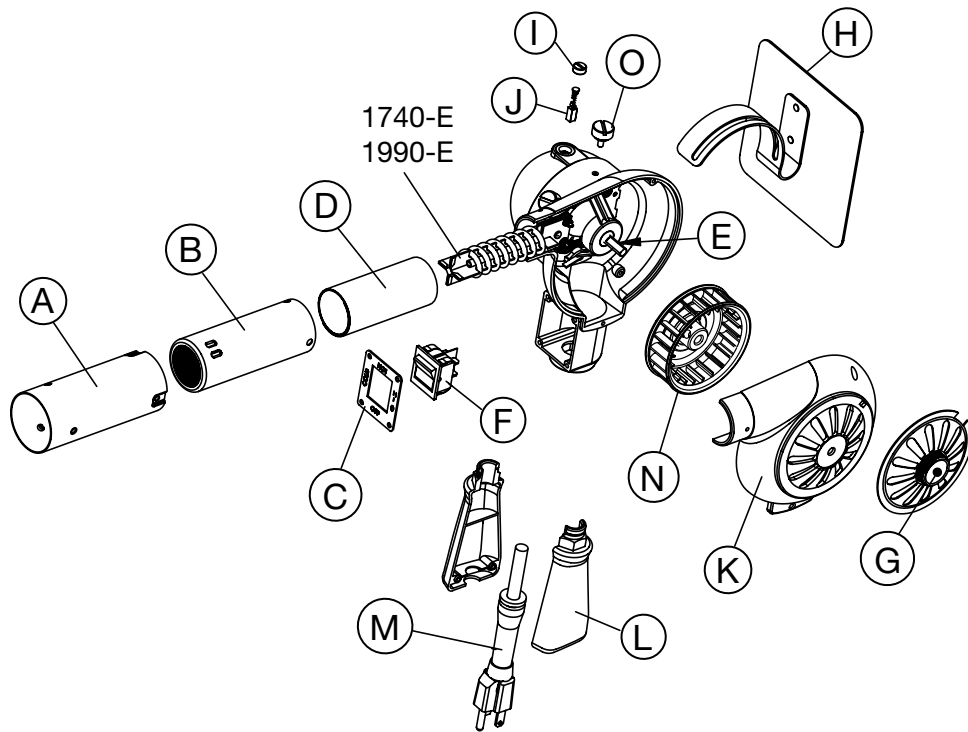

Deluxe Heat Guns (Crain - No. 740 & No. 990)

DELUXE HEAT GUNS (CRAIN)
(No. 740 - No. 990)

| <i>Order No.</i> | <i>Description</i> |
|------------------|--------------------|
| 1991-A | Nozzle Shield |
| 1991-B | Nozzle |
| 1991-C | Switch Cover Plate |
| 1991-D | Mica Sheet |
| 1991-E | Motor with Housing |
| 1991-F | Switch |
| 1991-G | Intake Cover |
| 1991-H | Stand |
| 1991-I | Brush Cap Set (2) |
| 1991-J | Brush Set (2) |
| 1991-K | Body Cover |
| 1991-L | Handle Set (2) |
| 1991-M | Power Cord Set |
| 1991-N | Fan |
| 1991-O | Stand Screw |
| 1990-E | Heating Element** |
| 1740-E | Heating Element* |

* No. 740 ONLY **No. 990 ONLY

For heat guns produced after 9/16/05