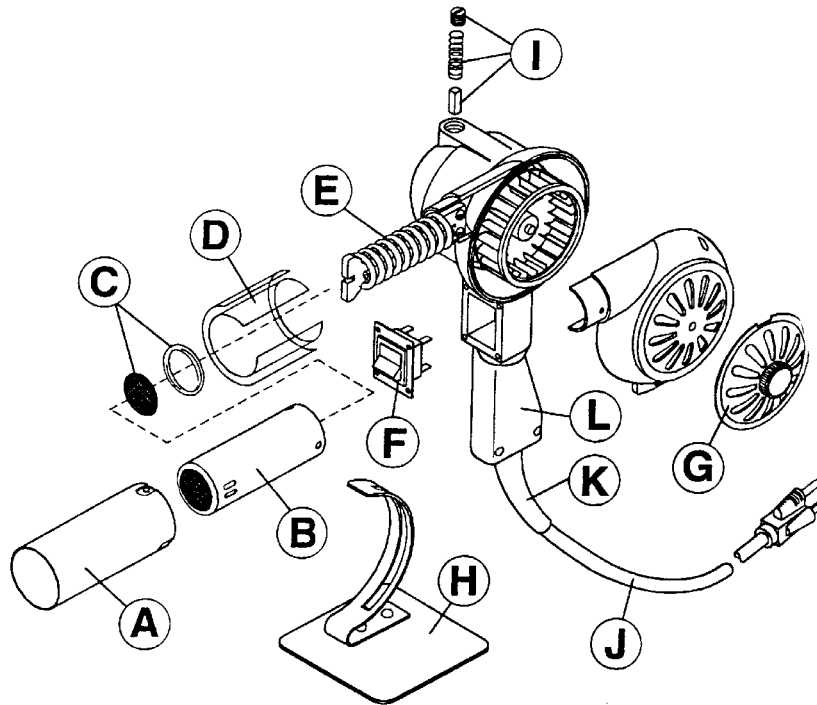

Deluxe Heat Blow Guns (Master)

DELUXE HEAT BLOW GUNS (MASTER)
(No. 740 - No. 750 - No. 990)

<i>Order No.</i>	<i>Description</i>
1740-A*	Shield
1740-B*	Nozzle
1740-C*	Screen & Ring
1740-D*	Mica Sheet for #740 or #990
1740-E	Element, Short
1740-F*	Rocker Switch
1740-G*	Intake Cover
1740-H*	Stand
1740-I*	Brushes, Caps, and Springs (2 each)
1740-J*	Power Cord
1740-K*	Strain Relief
1740-L*	Handle
1740-M*	Brush Caps Only (not shown)
1740-N*	Big Clamp Screw for Stand (not shown)
1740-O*	Small Stand Clamp Screw (not shown)
1750-E**	Element, Short (Discontinued)
1990-E	Element, Long

* Same for No. 990
** Part No. 1750-E Element, Short for No. 750 Heat Guns
Discontinued