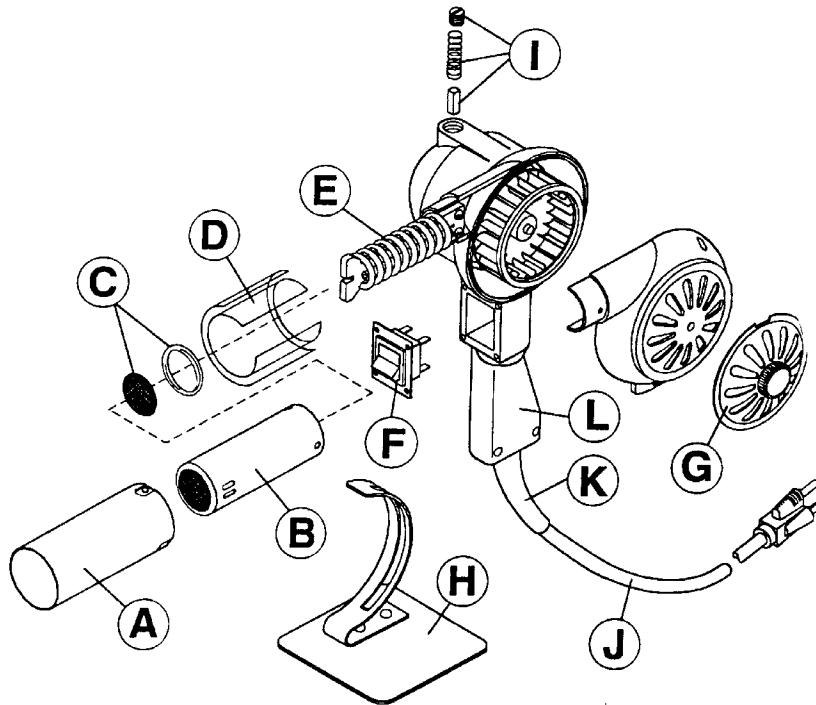

### DELUXE AND THRIFTLINE HEAT BLOW GUNS (MASTER)

( No. 740 - No. 750 - No. 990 )

<i>Order No.</i>	<i>Description</i>
1740-A*	Shield
1740-B*	Nozzle
1740-C*	Screen & Ring
1740-D*	Mica Sheet
1740-E	Element, Short
1740-F*	Rocker Switch
1740-G*	Intake Cover
1740-H*	Stand
1740-I*	Brushes, Caps, and Springs (2 each)
1740-J*	Power Cord
1740-K*	Strain Relief
1740-L*	Handle
1740-M*	Brush Caps Only (not shown)
1740-N*	Big Clamp Screw for Stand (not shown)
1740-O*	Small Stand Clamp Screw (not shown)
1750-E	Element, Short
1990-E	Element, Long