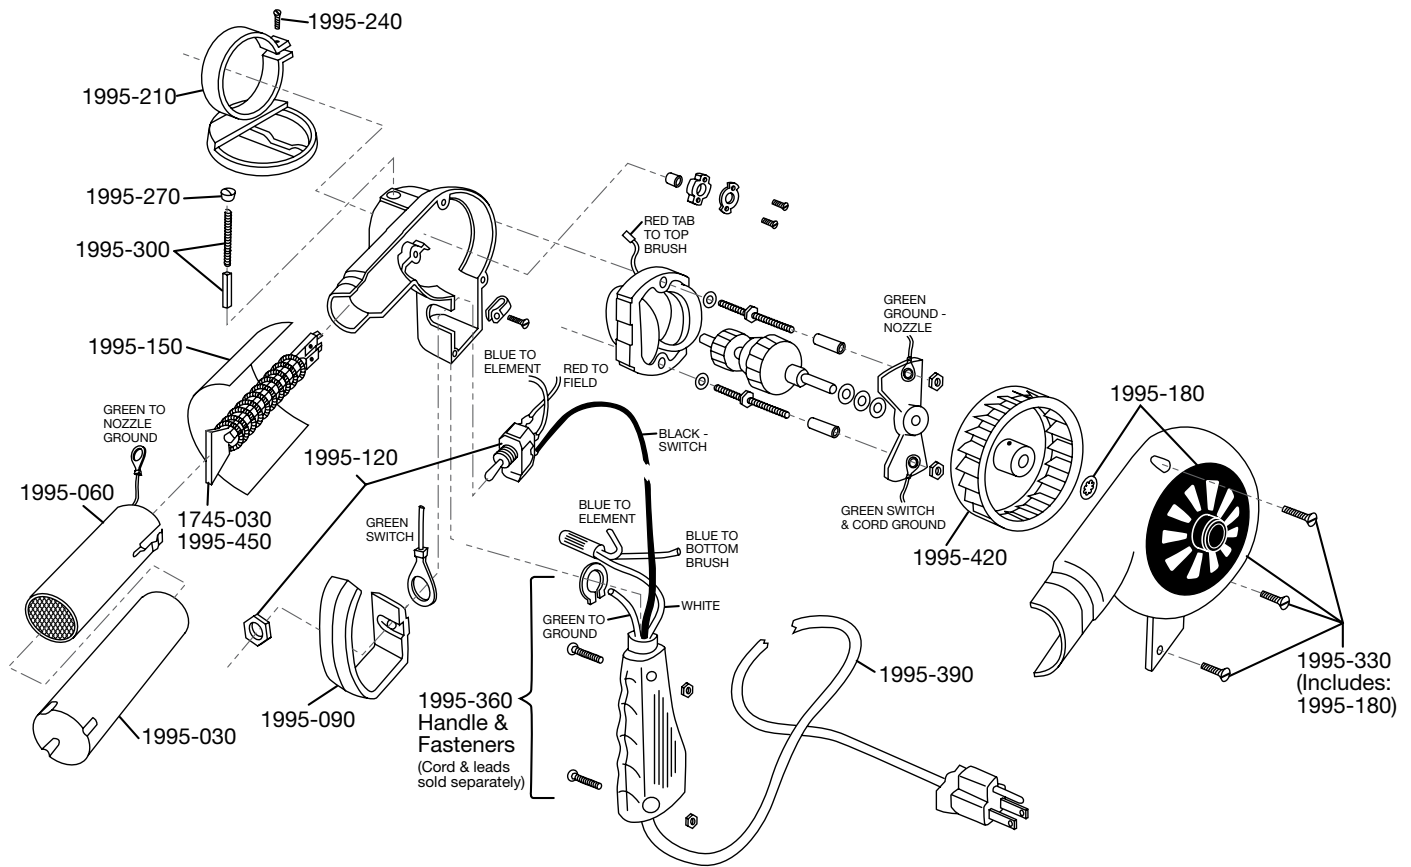

Deluxe Heat Guns (Crain - No. 745 & No. 995)

**DELUXE HEAT GUNS
(No. 745 - No. 995)**

Order No.	Description
1995-030	Nozzle Shield
1995-060	Nozzle
1995-090	Trigger Guard
1995-120	Toggle Switch and Nut
1995-150	Mica Sheet
1995-180	Intake Cover & Retainer Ring
1995-210	Stand
1995-240	Stand Screw and Nut

Order No.	Description
1995-270	Brush Cap Set (2)
1995-300	Brush & Spring Set (2)
1995-330	Motor Cover & Fasteners
1995-360	Handle Set w/Fasteners
1995-390	Power Cord & Strain Relief
1995-420	Fan and Set Screw
1745-030	745 Element & Mica (750°)
1995-450	995 Element & Mica (1000°)