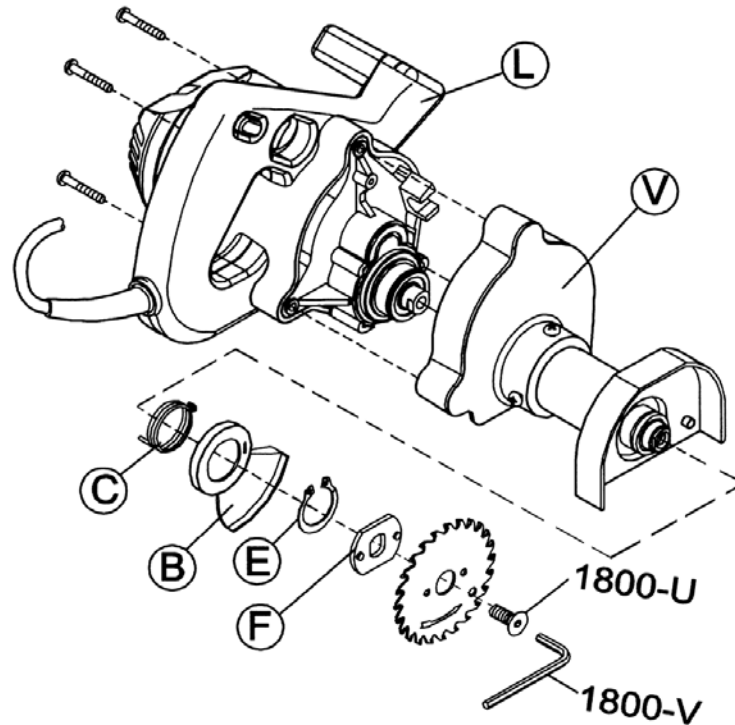

**No. 785 Toe-Kick Saw****NO. 785 TOE-KICK SAW**

<i>Order No.</i>	<i>Description</i>
1785-B*	Blade Guard
1785-C*	Return Spring
1785-E*	Blade Guard Retainer Ring
1785-F*	Blade Driver
1785-L	Power Unit - Discontinued
1785-V	Head w/ Spindle & Bearings
1800-U*	Socket Set Screw
1800-V*	Allen® Wrench

(\*) Same for all previous models.

NOTES TO NO. 785: Parts 1785-L Power Unit and 1785-V Head w/ Spindle & Bearings available for Skill saw motor activated saws only (black plastic motor housing). Saws made with Black & Decker saw motors may be returned to factory for evaluation (green plastic motor housing — some parts available). No parts available for drill activated saws except those common to all models (marked with\* above).