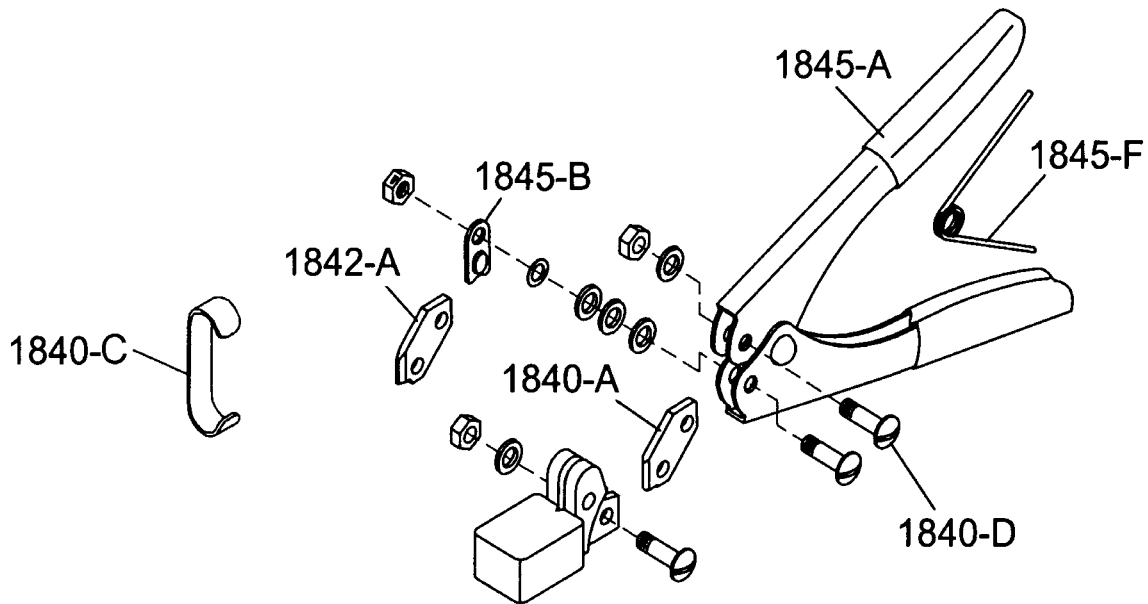

**No. 840 & 842 Trowel Notchers****Nos. 840 & 842 TROWEL NOTCHERS**

<i>Order No.</i>	<i>Description</i>
1840-A	1/8" x 1/16" Replacement Blade - Discontinued
1840-C	Handle Clamp
1840-D	Handle Fasteners Only - Discontinued
1842-A	1/8" x 1/8" Replacement Blade
1845-A	Handle & Spring Assembly
1845-B	Locker w/Fastener
1845-F	Torsion Spring