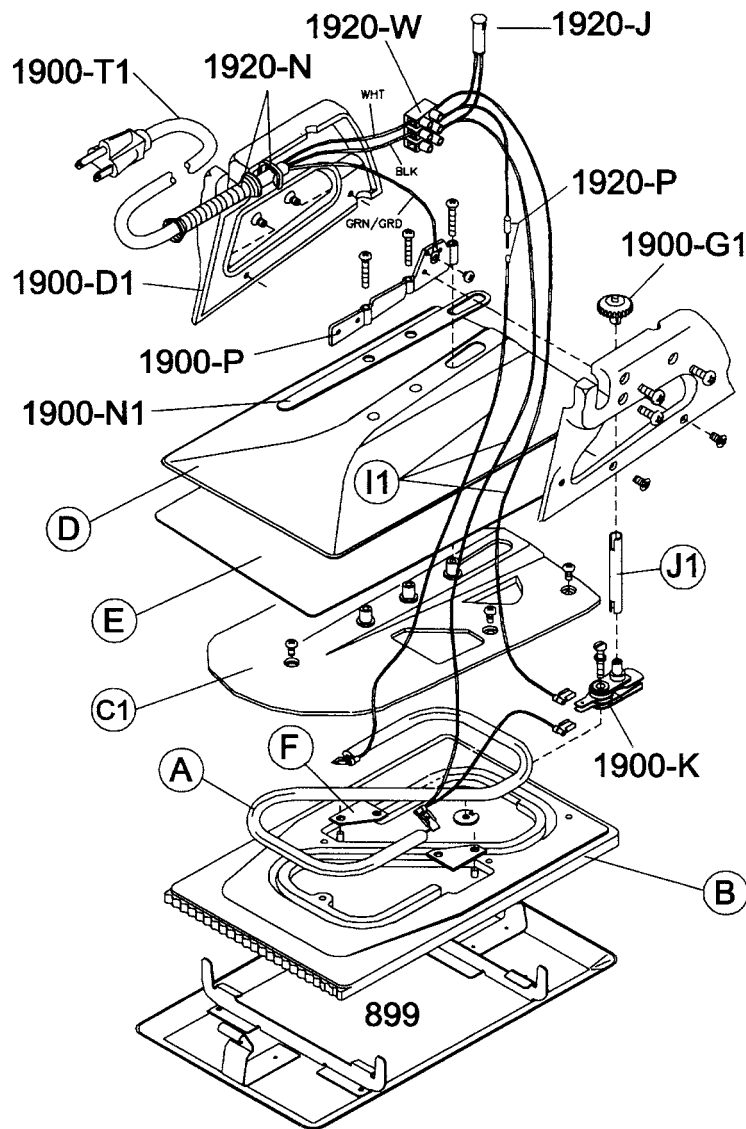

No. 890 6" Heat Bond Iron

NO. 890 6" HEAT BOND IRON

Order No.	Description
899	6" Universal Iron Tray
1890-A	Heating Element
1890-AV	220V Heating Element
1890-B	Grooved Sole Plate
1890-C1	Top Cover & Screws
1890-D	Heat Shield
1890-E	Heat Shield Gasket
1890-F	Element Gasket (2)
1890-I1	Wiring Harness Set
1890-J1	Extending Tube
THESE PARTS ARE COMMON TO THE NO. 900/920	
1900-D1	2-piece Handle
1900-G1	Knob
1900-K	Adjustable Thermostat
1900-N1	Handle Gasket
1900-P	Handle Support & Screws
1900-T1	Power Cord - Discontinued
1920-J	Heating Indicator Light (red)
1920-N	Pig Tail Spring Clip
1920-P	Fuse and Connectors (2)
1920-W	Terminal Block