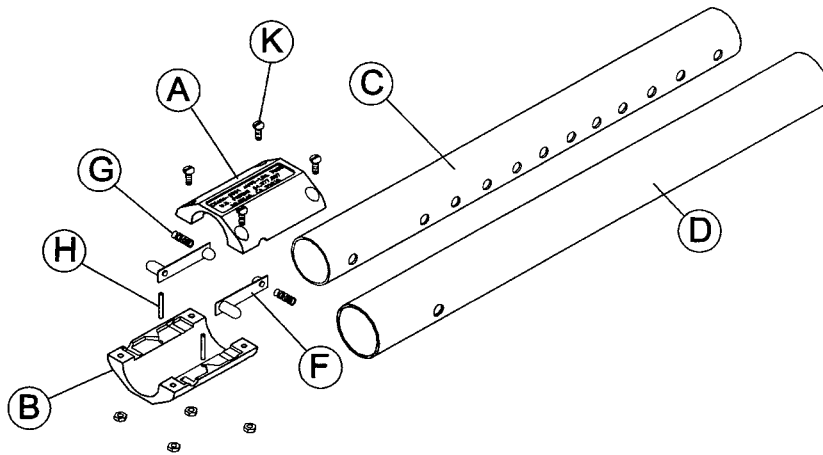

No. 501 Auto Lok Tube**NO. 501 AUTO LOK TUBE**

Order No.	Description
1501-A	Engraved Tube Half
1501-B	Plain Tube Half
1501-C	Inside Tube
1501-D	Outside Tube
1501-F	Teeter Totter Set (2)
1501-G	Springs (2)
1501-H	Assembly Pin (2)
1501-K	Fasteners Set (8)