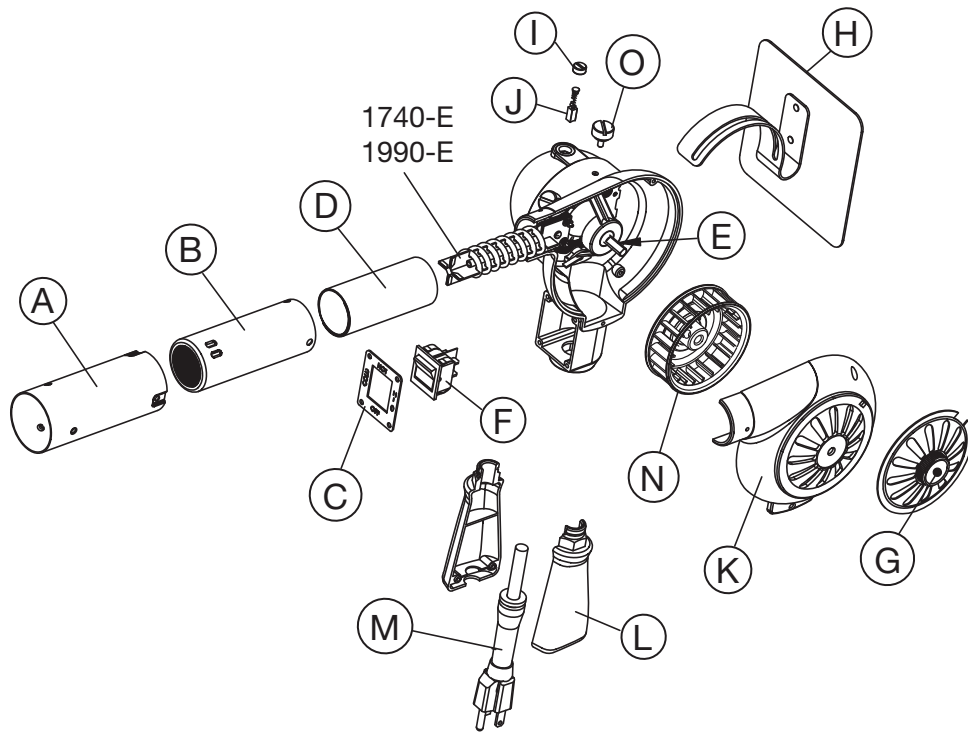

Deluxe Heat Guns (Crain - No. 740 & No. 990)

**DELUXE HEAT GUNS (CRAIN)
(No. 740 - No. 990)**

For heat guns produced after 9/16/05

<i>Order No.</i>	<i>Description</i>
1991-A	Nozzle Shield
1991-B	Nozzle
1991-C	Switch Cover Plate
1991-E	Motor with Housing
1991-F	Switch
1991-G	Intake Cover
1991-H	Stand
1991-I	Brush Cap Set (2)
1991-J	Brush Set (2) - Discontinued
1991-K	Body Cover
1991-L	Handle Set (2) - Discontinued
1991-M	Power Cord Set
1991-N	Fan
1991-O	Stand Screw
1990-E	Heating Element - Discontinued
1740-D	Mica Sheet for #740 or #990
1740-E	Heating Element*

* No. 740 ONLY