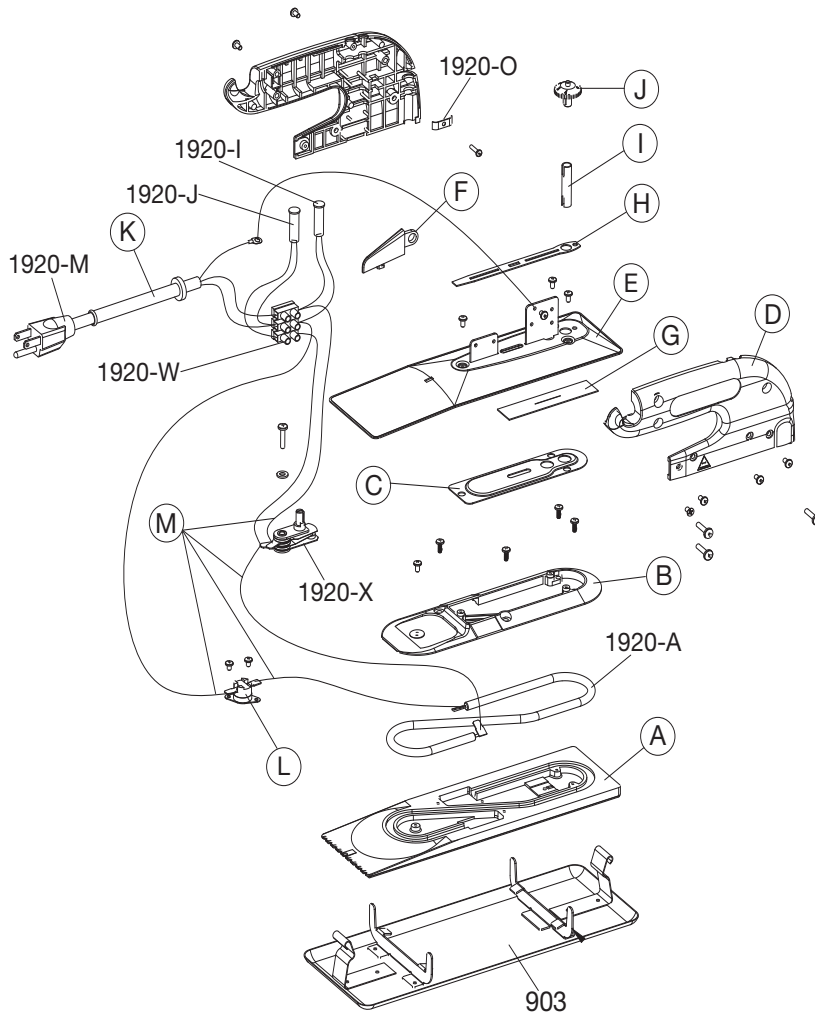

## No. 900 Heat Bond Iron (Blue Handle)

**NO. 900 HEAT BOND IRON**

New style for irons produced after 1/24/05

<i>Order No.</i>	<i>Description</i>
903	3" Universal Iron Tray
1901-A	S/C Grooved Sole Plate
1901-B	Element Cover & Screws
1901-C	Top Cover
1901-D	Handle Set & Screws
1901-E	Heat Shield & Screws
1901-F	Handle Guide & Screws
1901-G	Insulator Pad
1901-H	Handle Gasket
1901-I	Extending Tube
1901-J	Dial Knob
1901-K	Strain Relief
1901-L	Thermo Breaker Only
1901-M	Wiring Harness Set
<b>PARTS COMMON WITH THE No. 920</b>	
1920-A	Heating Element
1920-AV	220V Heating Element
1920-I	Power-On Light (Green)
1920-IV	220V Power-On Light (Green)
1920-J	Heating Indicator Light (Red)
1920-JV	220V Heating Indicator Light (Red)
1920-M	Power Cord
1920-O	Light Holder & Screw
1920-W	Terminal Block
1920-X	Adjustable Thermostat