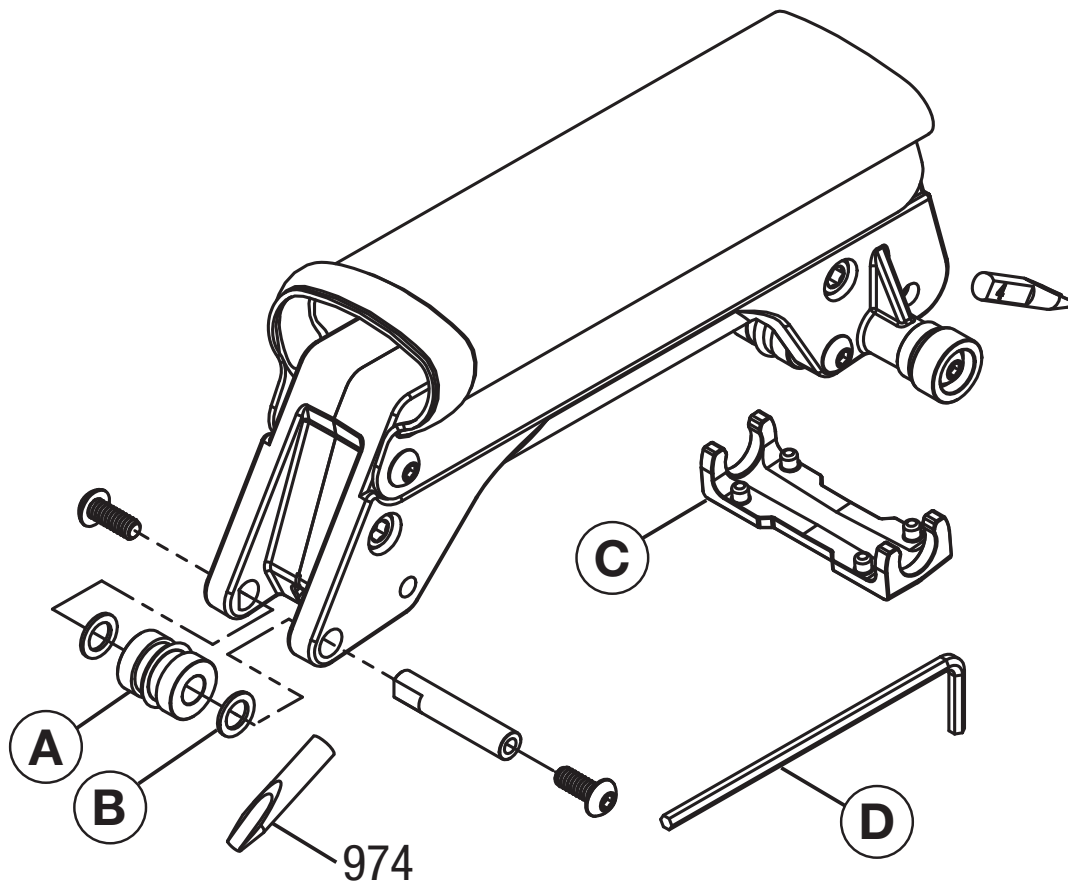

No. 973 Rolling Hand Groover**No. 973 Rolling Hand Groover****Order # Description**

974	4mm Hand Groover Blade
1973-A	Front Guide Wheel
1973-B	Front Guide Wheel Washers (2)
1973-C	Rear Footplate
1973-D	1/8" Hex Key